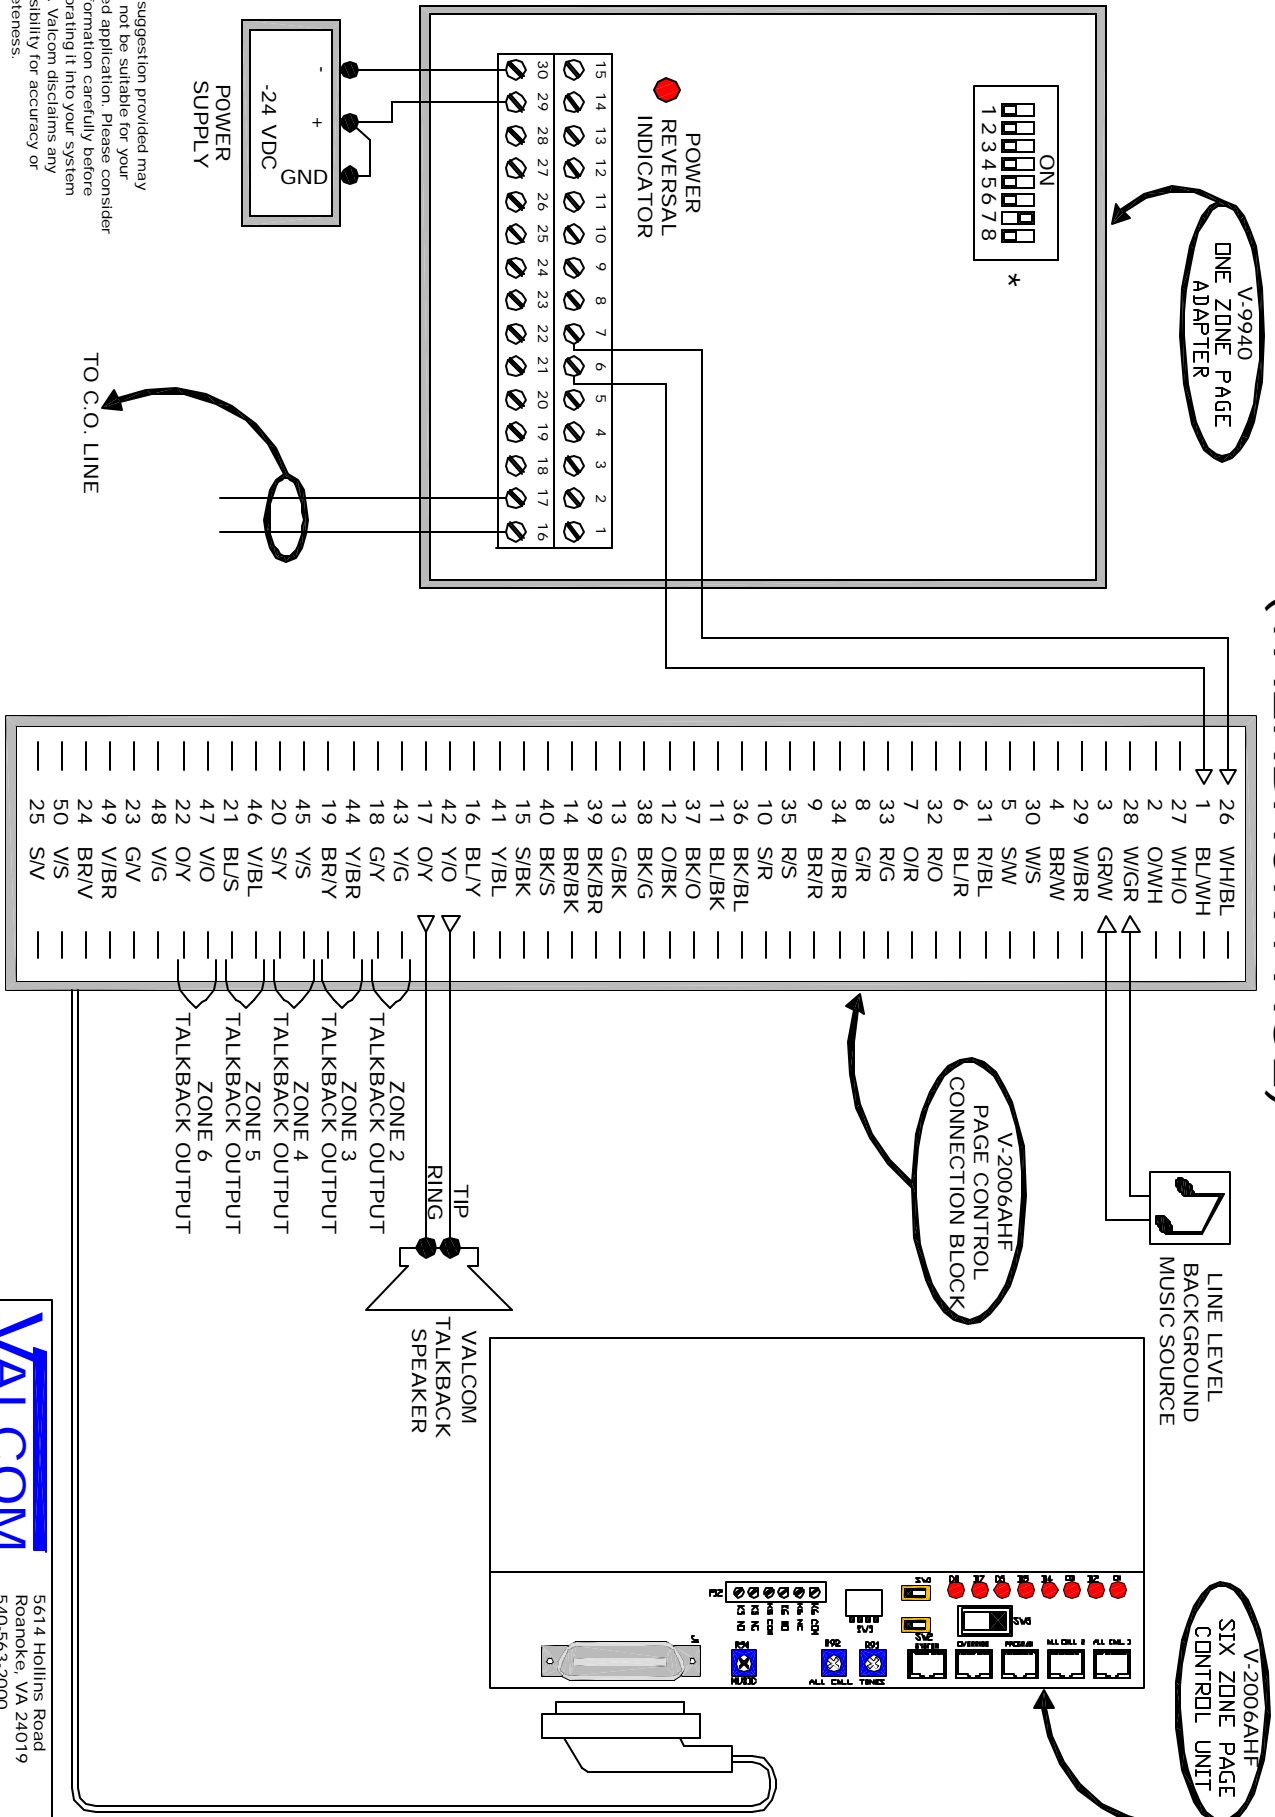

CENTRAL OFFICE TO V-2006AHF CONNECTIONS (TALKBACK PAGE)

	V-9970								V-2006A	
SWITCH SETTING	1	2	3	4	5	6	7	8	SW6	
	OFF	OFF	OFF	OFF	OFF	OFF	ON	OFF	ON	

VALCOM
5614 Hollins Road
Roanoke, VA 24019
540-563-2000
support@valcom.com

T9940>2006AHF