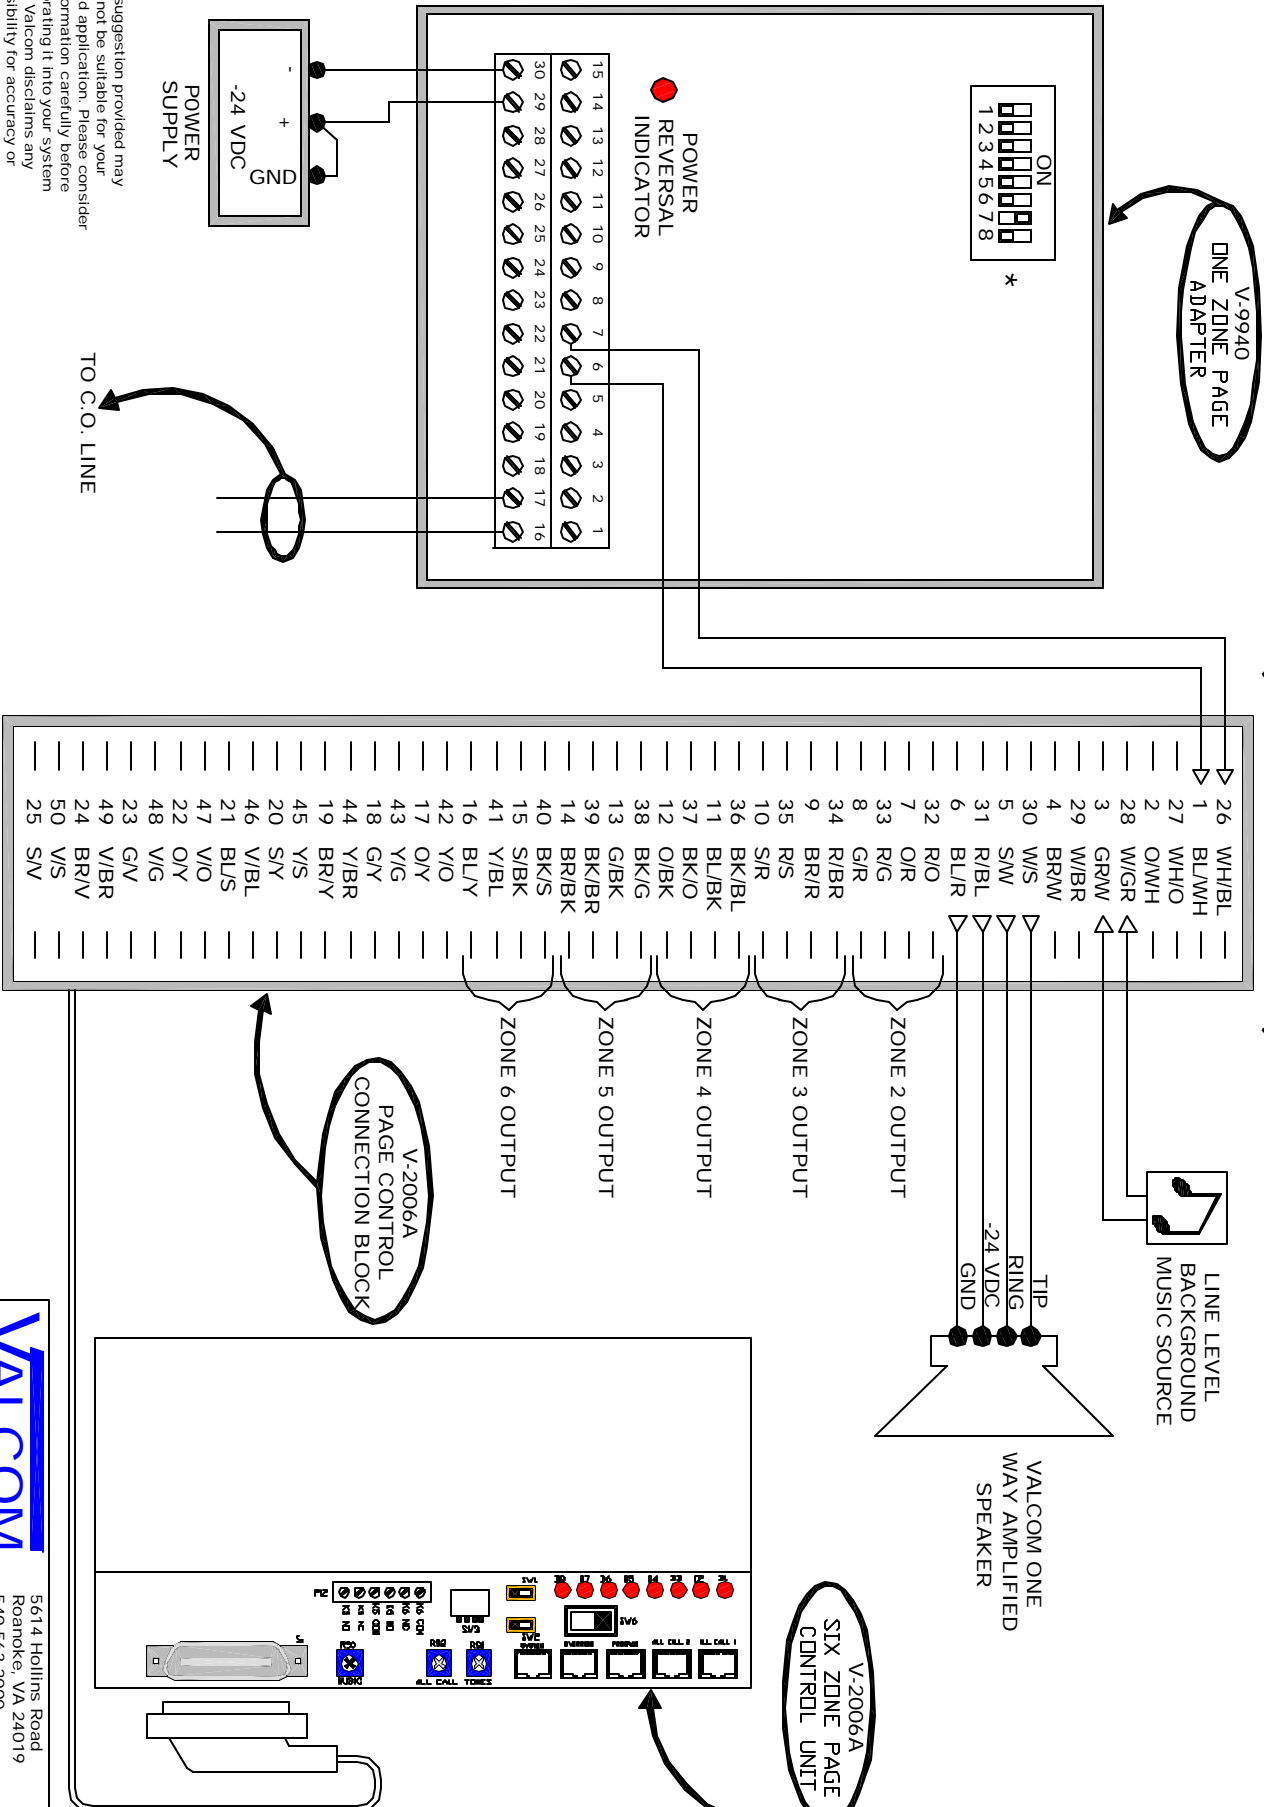

# CENTRAL OFFICE TO V-2006A CONNECTIONS (1 WAY PAGE)

**Note:** The suggestion provided may or may not be suitable for your intended application. Please consider this information carefully before incorporating it into your system design. Valcom disclaims any responsibility for accuracy or completeness.

|                |        |     |     |     |     |     |    |     |         |  |
|----------------|--------|-----|-----|-----|-----|-----|----|-----|---------|--|
| SWITCH SETTING | V-9970 |     |     |     |     |     |    |     | V-2006A |  |
|                | 1      | 2   | 3   | 4   | 5   | 6   | 7  | 8   | SW6     |  |
|                | OFF    | OFF | OFF | OFF | OFF | OFF | ON | OFF | ON      |  |