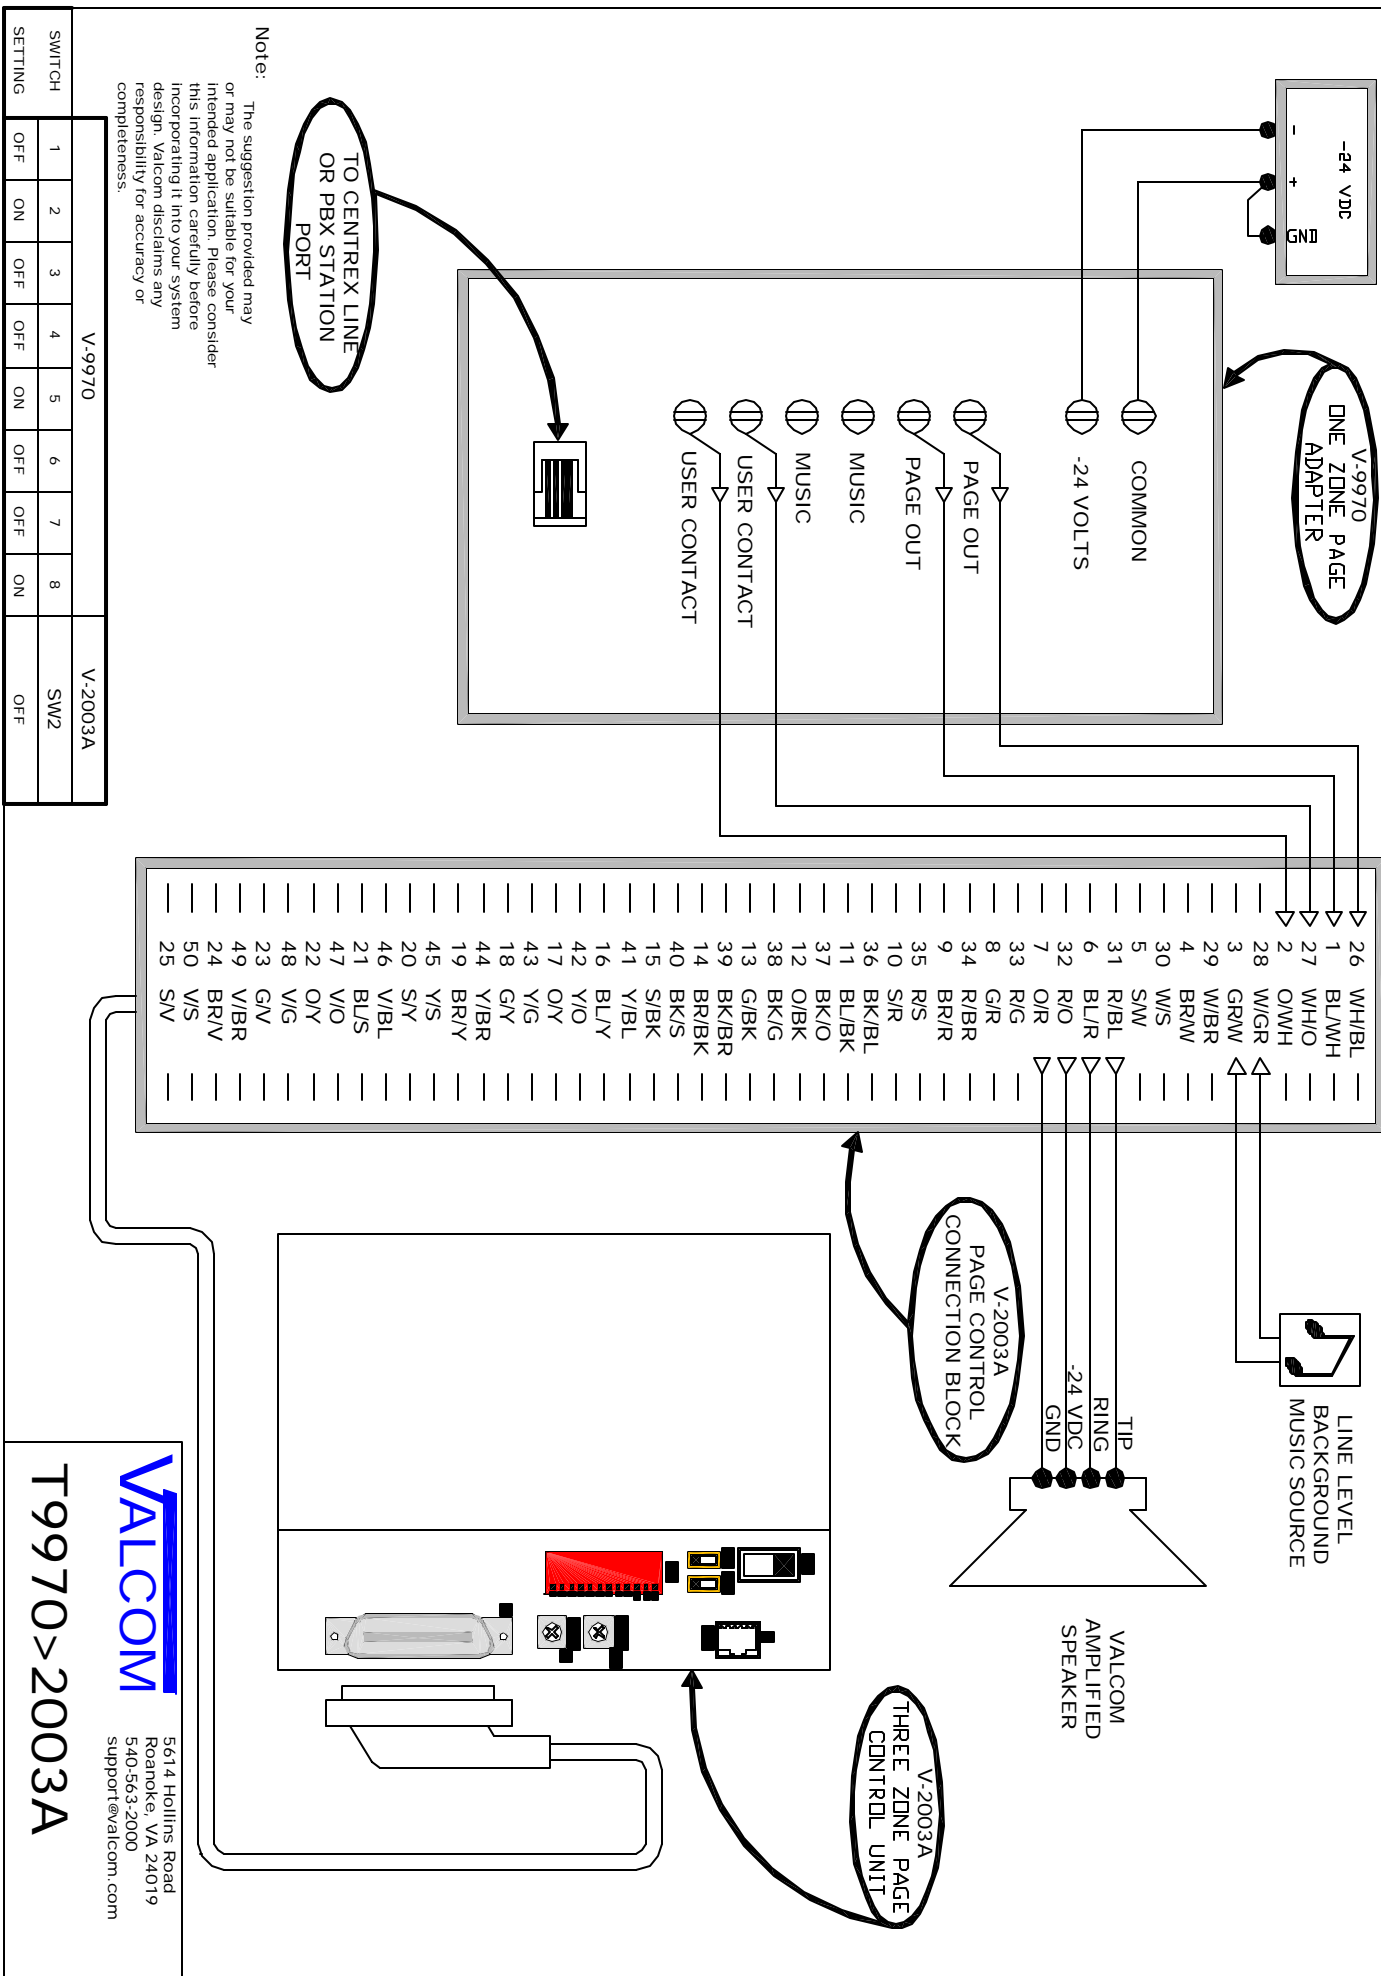

V-9970 TO V-2003A CONNECTIONS (1 WAY PAGE)

SWITCH SETTING	1	2	3	4	5	6	7	8	
	OFF	ON	OFF	OFF	ON	OFF	OFF	ON	
	V-9970								V-2003A
									SW2
									OFF

VALCOM

5614 Hollins Road
Roanoke, VA 24019
540-563-2000
support@valcom.com

T9970>2003A