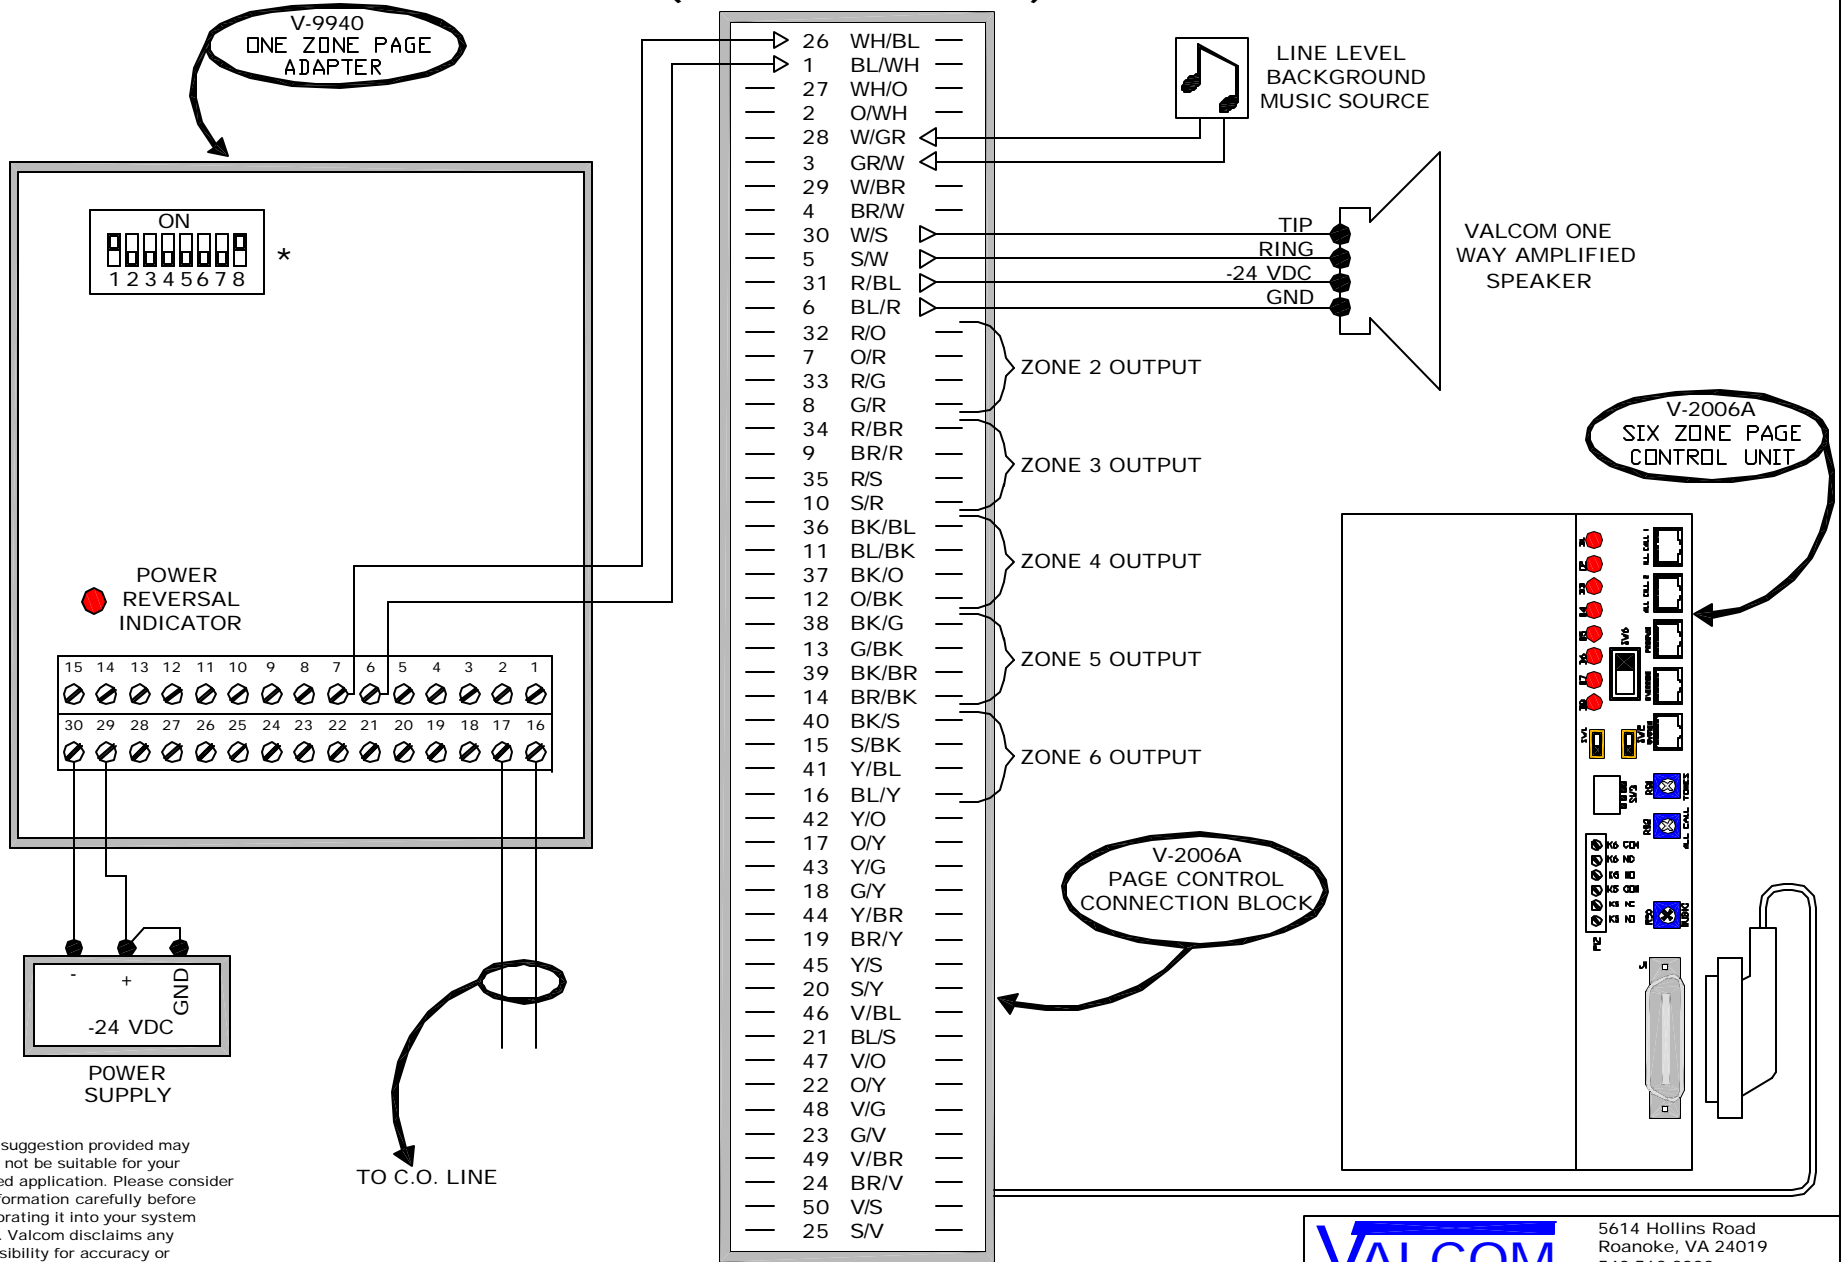

CENTRAL OFFICE TO V-2006A CONNECTIONS (1 WAY PAGE)

Note: The suggestion provided may or may not be suitable for your intended application. Please consider this information carefully before incorporating it into your system design. Valcom disclaims any responsibility for accuracy or completeness.

	V-9940								V-2006A
SWITCH SETTING	1	2	3	4	5	6	7	8	SW6
	ON	OFF	OFF	OFF	OFF	OFF	OFF	ON	ON

VALCOM

5614 Hollins Road
Roanoke, VA 24019
540-563-2000
support@valcom.com

T9940>2006A

CENTRAL OFFICE TO V-2006AHF CONNECTIONS (TALKBACK PAGE)

	V-9940								V-2006A
SWITCH SETTING	1	2	3	4	5	6	7	8	SW6
	ON	OFF	OFF	OFF	OFF	OFF	ON	OFF	ON

VALCOM

5614 Hollins Road
Roanoke, VA 24019
540-563-2000
support@valcom.com

T9940>2006AHF