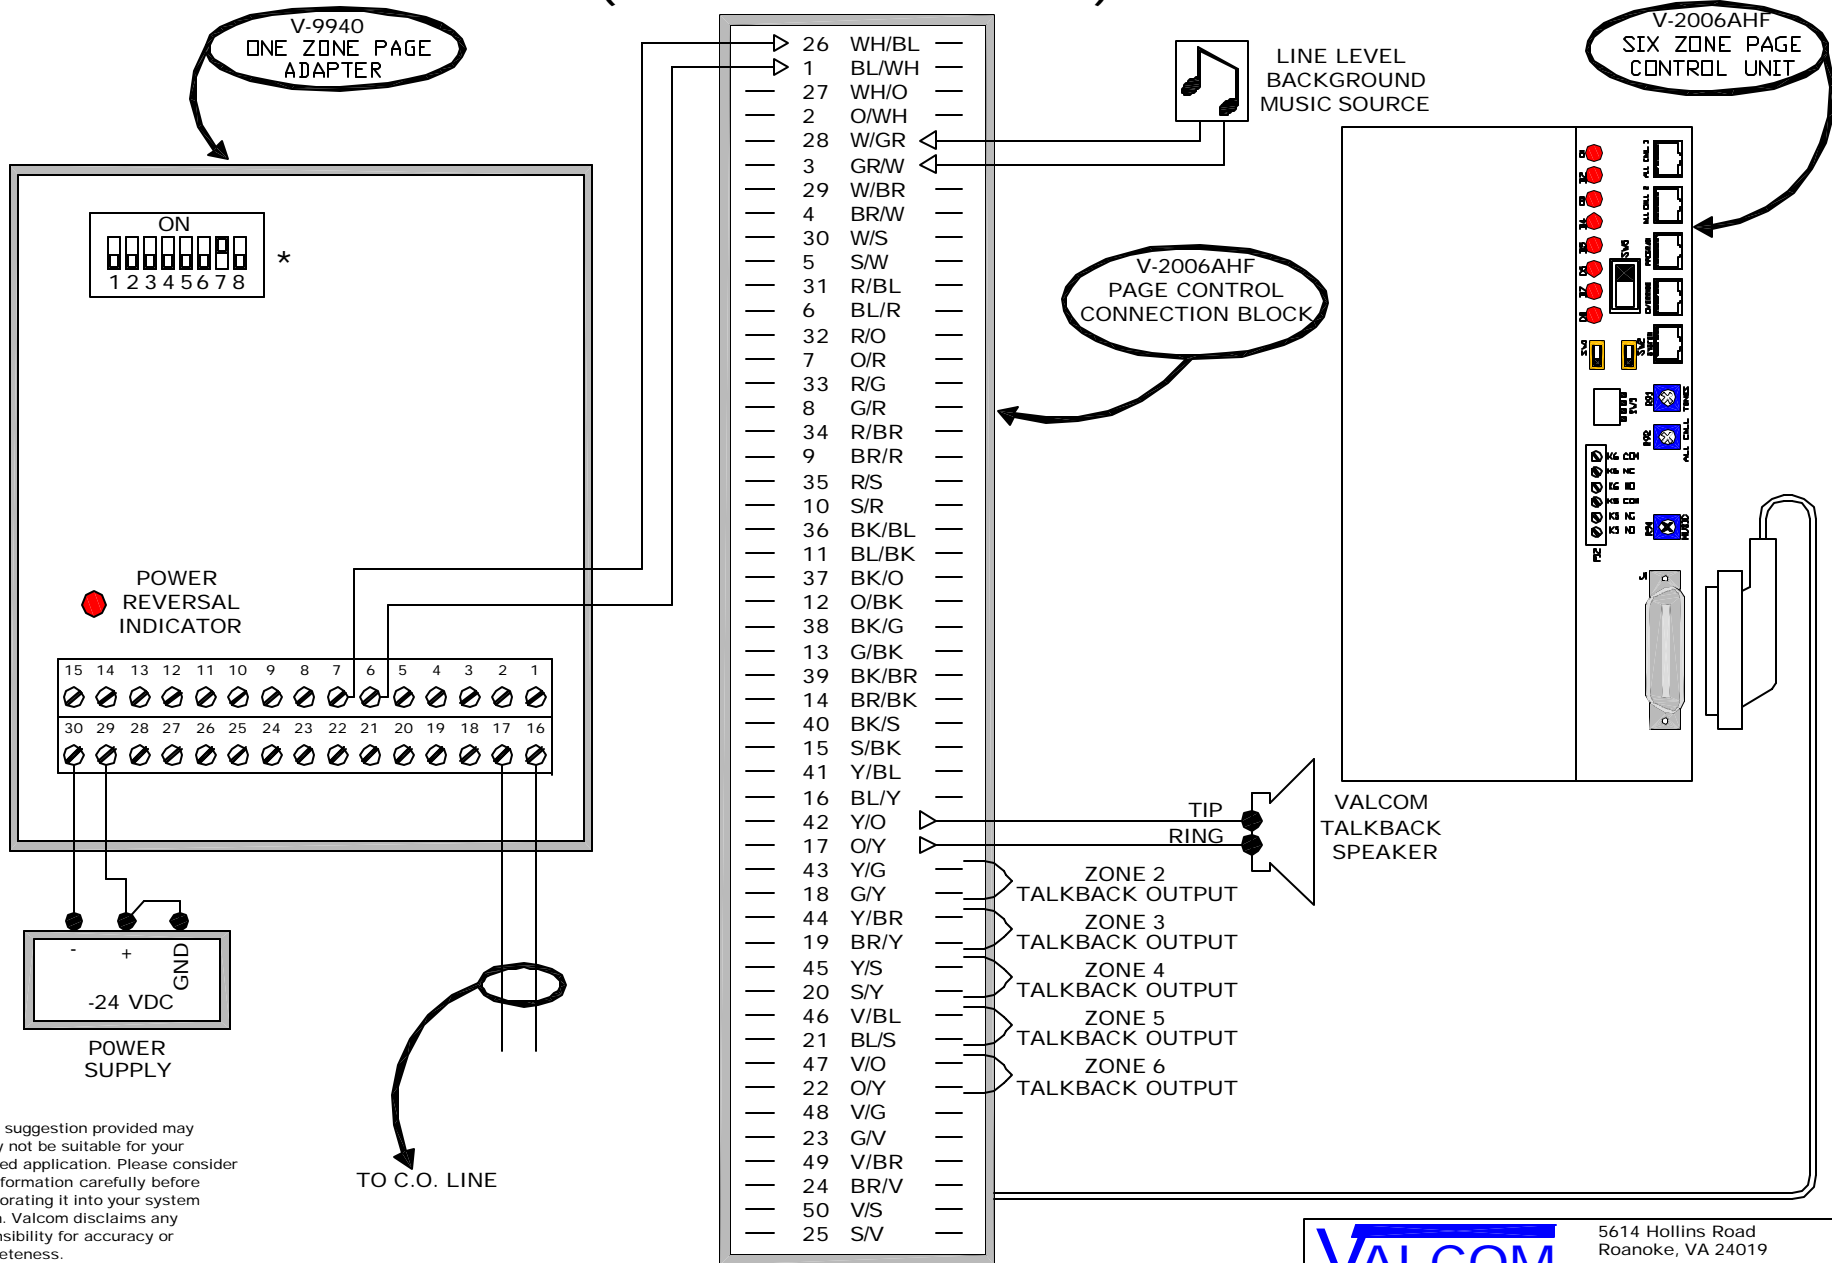

CENTRAL OFFICE TO V-2006A CONNECTIONS (1 WAY PAGE)

Note: The suggestion provided may or may not be suitable for your intended application. Please consider this information carefully before incorporating it into your system design. Valcom disclaims any responsibility for accuracy or completeness.

	V-9940								V-2006A
SWITCH SETTING	1	2	3	4	5	6	7	8	SW6
	ON	OFF	OFF	OFF	OFF	OFF	OFF	ON	ON

VALCOM

5614 Hollins Road
Roanoke, VA 24019
540-563-2000
support@valcom.com

T9940>2006A

CENTRAL OFFICE TO V-2006AHF CONNECTIONS (TALKBACK PAGE)

	V-9940								V-2006A
SWITCH SETTING	1	2	3	4	5	6	7	8	SW6
	ON	OFF	OFF	OFF	OFF	OFF	ON	OFF	ON

VALCOM

5614 Hollins Road
Roanoke, VA 24019
540-563-2000
support@valcom.com

T9940>2006AHF